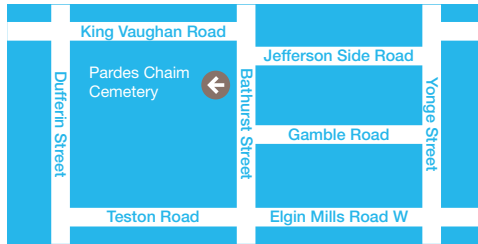

PARDES CHAIM CEMETERY

11818 Bathurst St, Vaughan, ON
2 miles north of Teston Road/Elgin Mills Road
TEL 905.884.1888 FAX 905.884.1866
<http://bit.ly/1UbjXeI>

HEAD OFFICE: LIPA GREEN CENTRE

4600 Bathurst St. Suite 423, Toronto, ON
TEL 416.635.5595 FAX 416.635.7678
EMAIL info@thmp.ca
www.thmp.ca

For information on pre-planning, please call 416.635.5595
or e-mail info@thmp.ca

CEMETERY HOURS

April to October

SUNDAY—THURSDAY

8:00AM—5:00PM

FRIDAY

8:00AM—4:30PM

November to March

SUNDAY—THURSDAY

8:00AM—4:00PM

FRIDAY

8:00AM—3:30PM

---

*Entry into the cemetery will not be permitted 15 minutes prior to the closing times noted above.